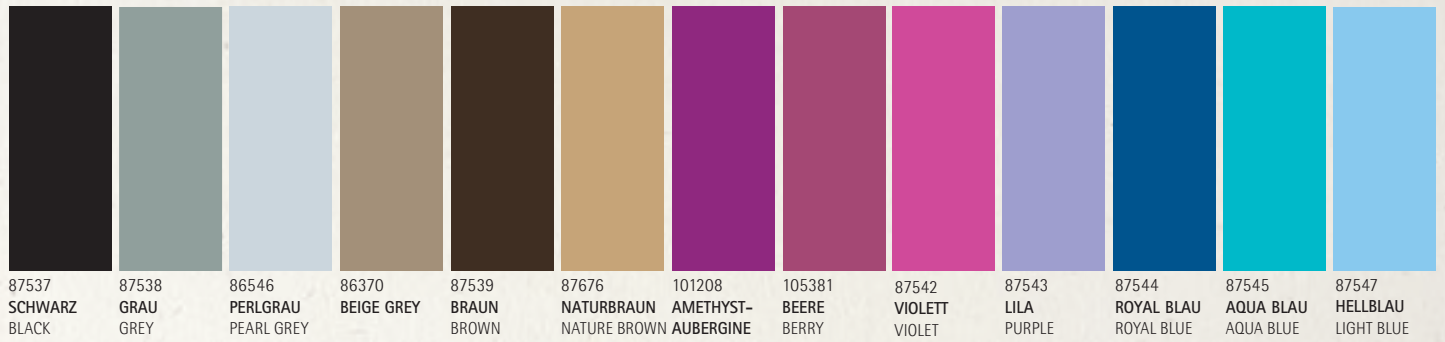

4.3 TISCHDECKEN/TABLE CLOTHS

Linclass
PREMIUM

80 x 80 cm