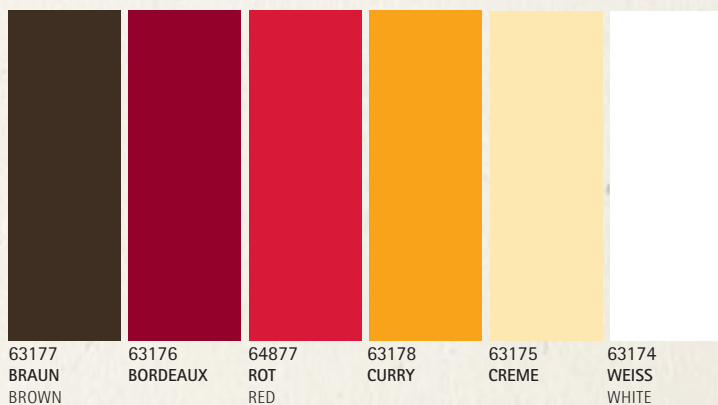

4.4 TISCHDECKEN/TABLE CLOTHS

100 x 100 cm