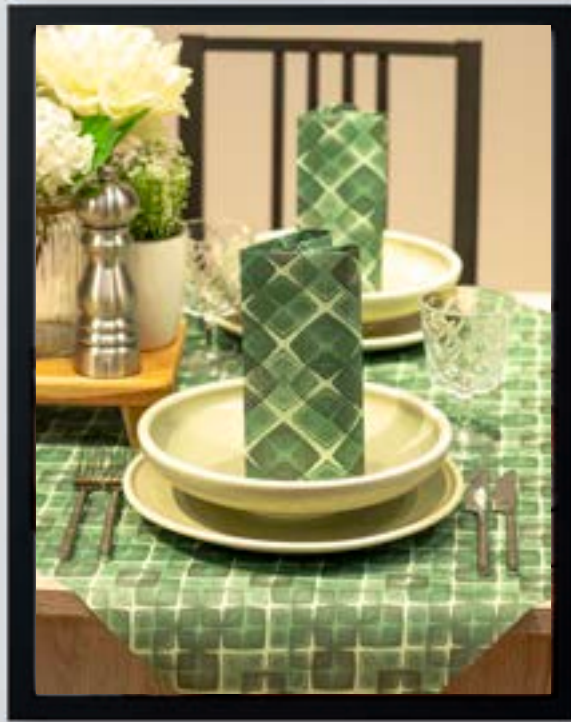

MOOD
by MANK

5

NEW LOGAN

Linclass
PREMIUM
SERVIETTE/NAPKIN
40 x 40 cm, 1/4 Falz/fold

109757
GRÜN/GREEN

eukalyptus/eucalyptus

dunkelgrün/dark green

Tissue
SERVIETTE/NAPKIN
40 x 40 cm, 1/4 Falz/fold