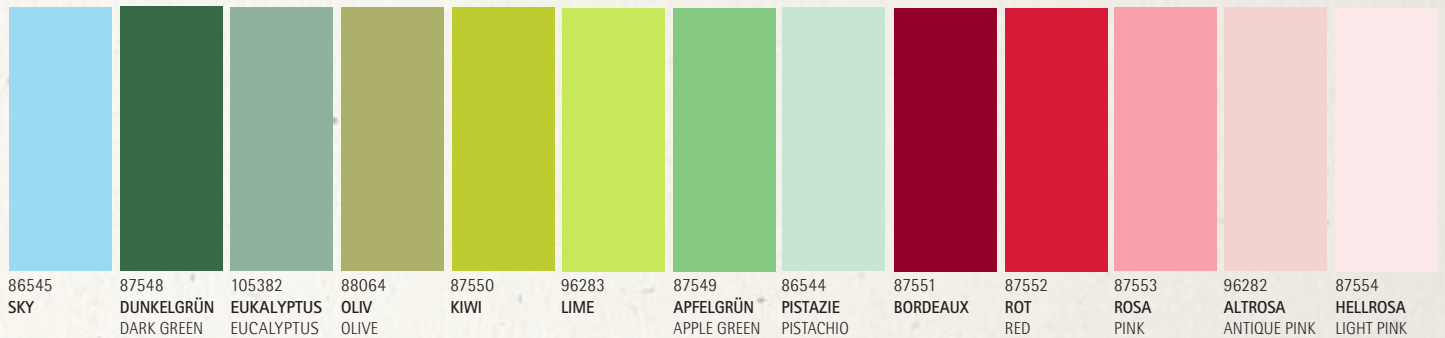

4.3 TISCHDECKEN/TABLE CLOTHS

Linclass
PREMIUM

80 x 80 cm