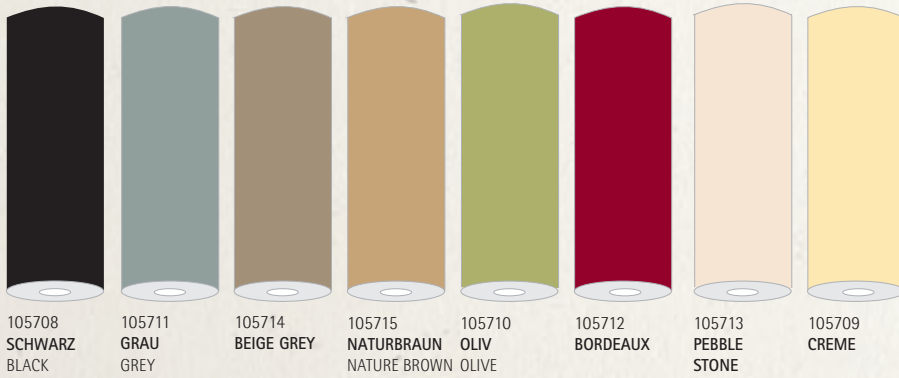

3.4 ROLLENWARE/REELS *Linclass*® PROFESSIONAL

118 cm x 24 m