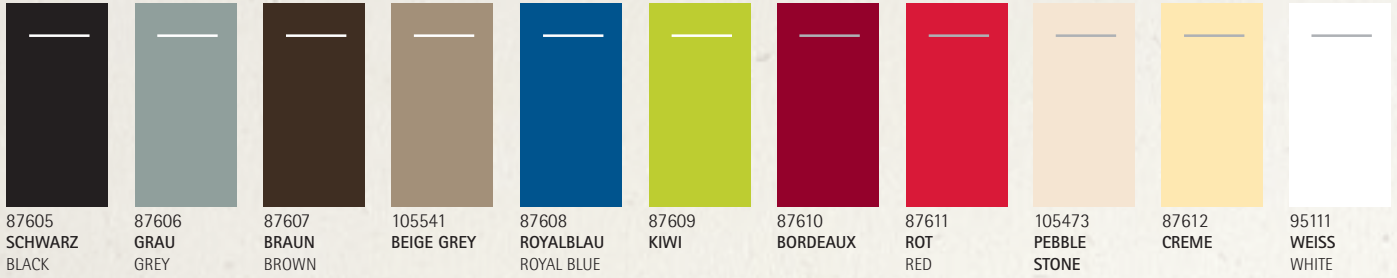

2.1 POCKET-NAPKINS® *Linclass*®

PROFESSIONAL

40 x 40 cm, 1/8-Falz/fold