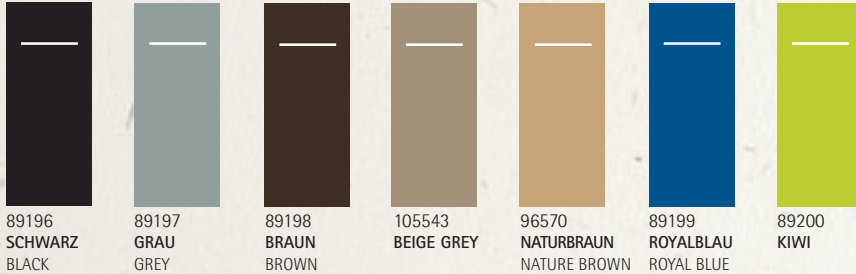

2.2 POCKET-NAPKINS® „PUB“ *Linclass*®

PROFESSIONAL

40 x 33 cm, 1/8-Falz/fold