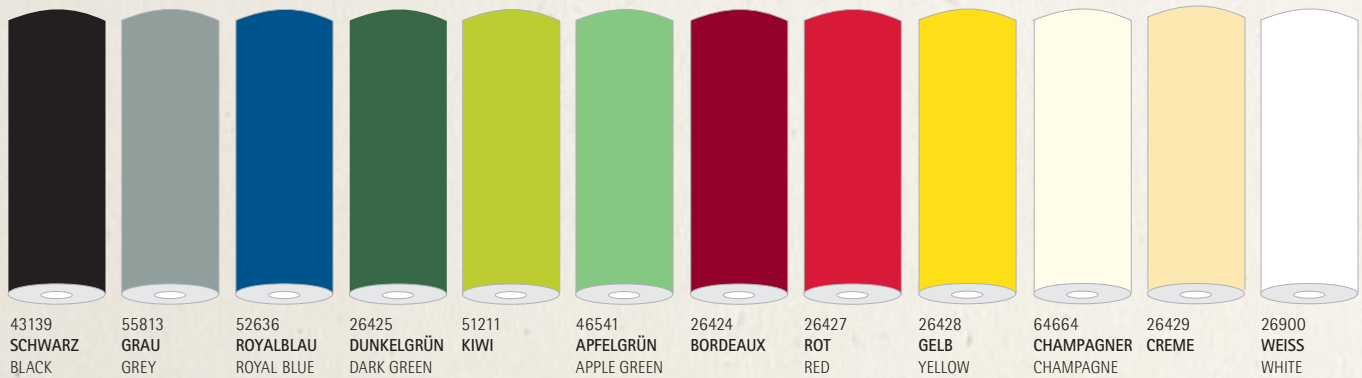

3.5 ROLLENWARE/REELS *Linclass*® PREMIUM

118 m x 40 m