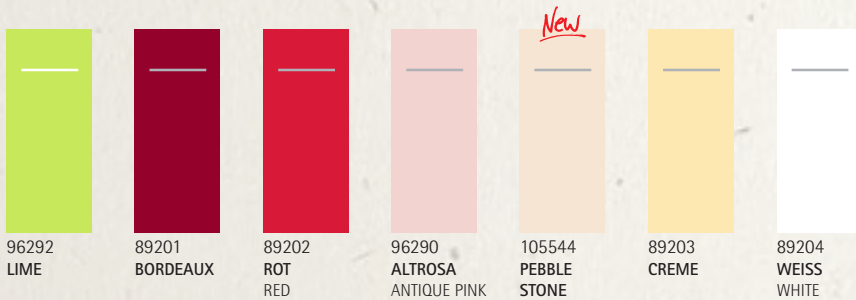

2.2 POCKET-NAPKINS® „PUB“ *Linclass*®

PROFESSIONAL

40 x 33 cm, 1/8-Falz/fold