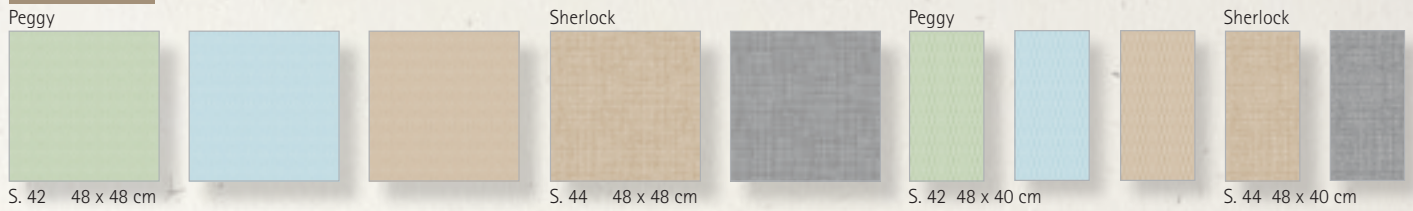

48 x 48 cm + 48 x 40 cm SERVIETTEN/NAPKINS *Spanlin®-Bio*

STRUCTURE